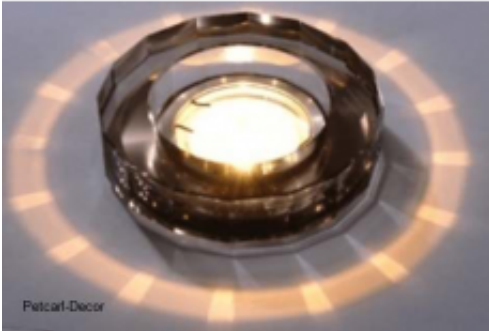

LED Smoky Downlight

Product Code: SCD0001

Availability: 6

Weight: 0.00kg

Dimensions: 100.00mm x 0.00mm x 44.00mm

Price: ~~KSh1,550.00~~ **KSh1,400.00**

Short Description

These are decorative crystal ceiling design downlights. They create unique focal point in the room because of their glittering appearance. They can be used in the living room, dining room, bedroom, kitchen, office and in the hall.

Description

Normal 0 false false false EN-US X-NONE X-NONE

Your ceiling space should never be ignored when you are decorating your house or office. This is because ceiling is one of the most important fixtures in your house that every visitor who come in your house will see. Your home is a part of your life, the reason why it is important to keep your house organized and modern. If you would like to make your ceiling more beautiful and attractive, then you can consider fixing LED smoky downlights on the ceiling. LED smoky downlights are beautiful and yet have low energy consumption and an extremely long lifespan. You can always make your ceiling a focal point by fixing decorative downlights. If you are looking for a reliable downlights selling